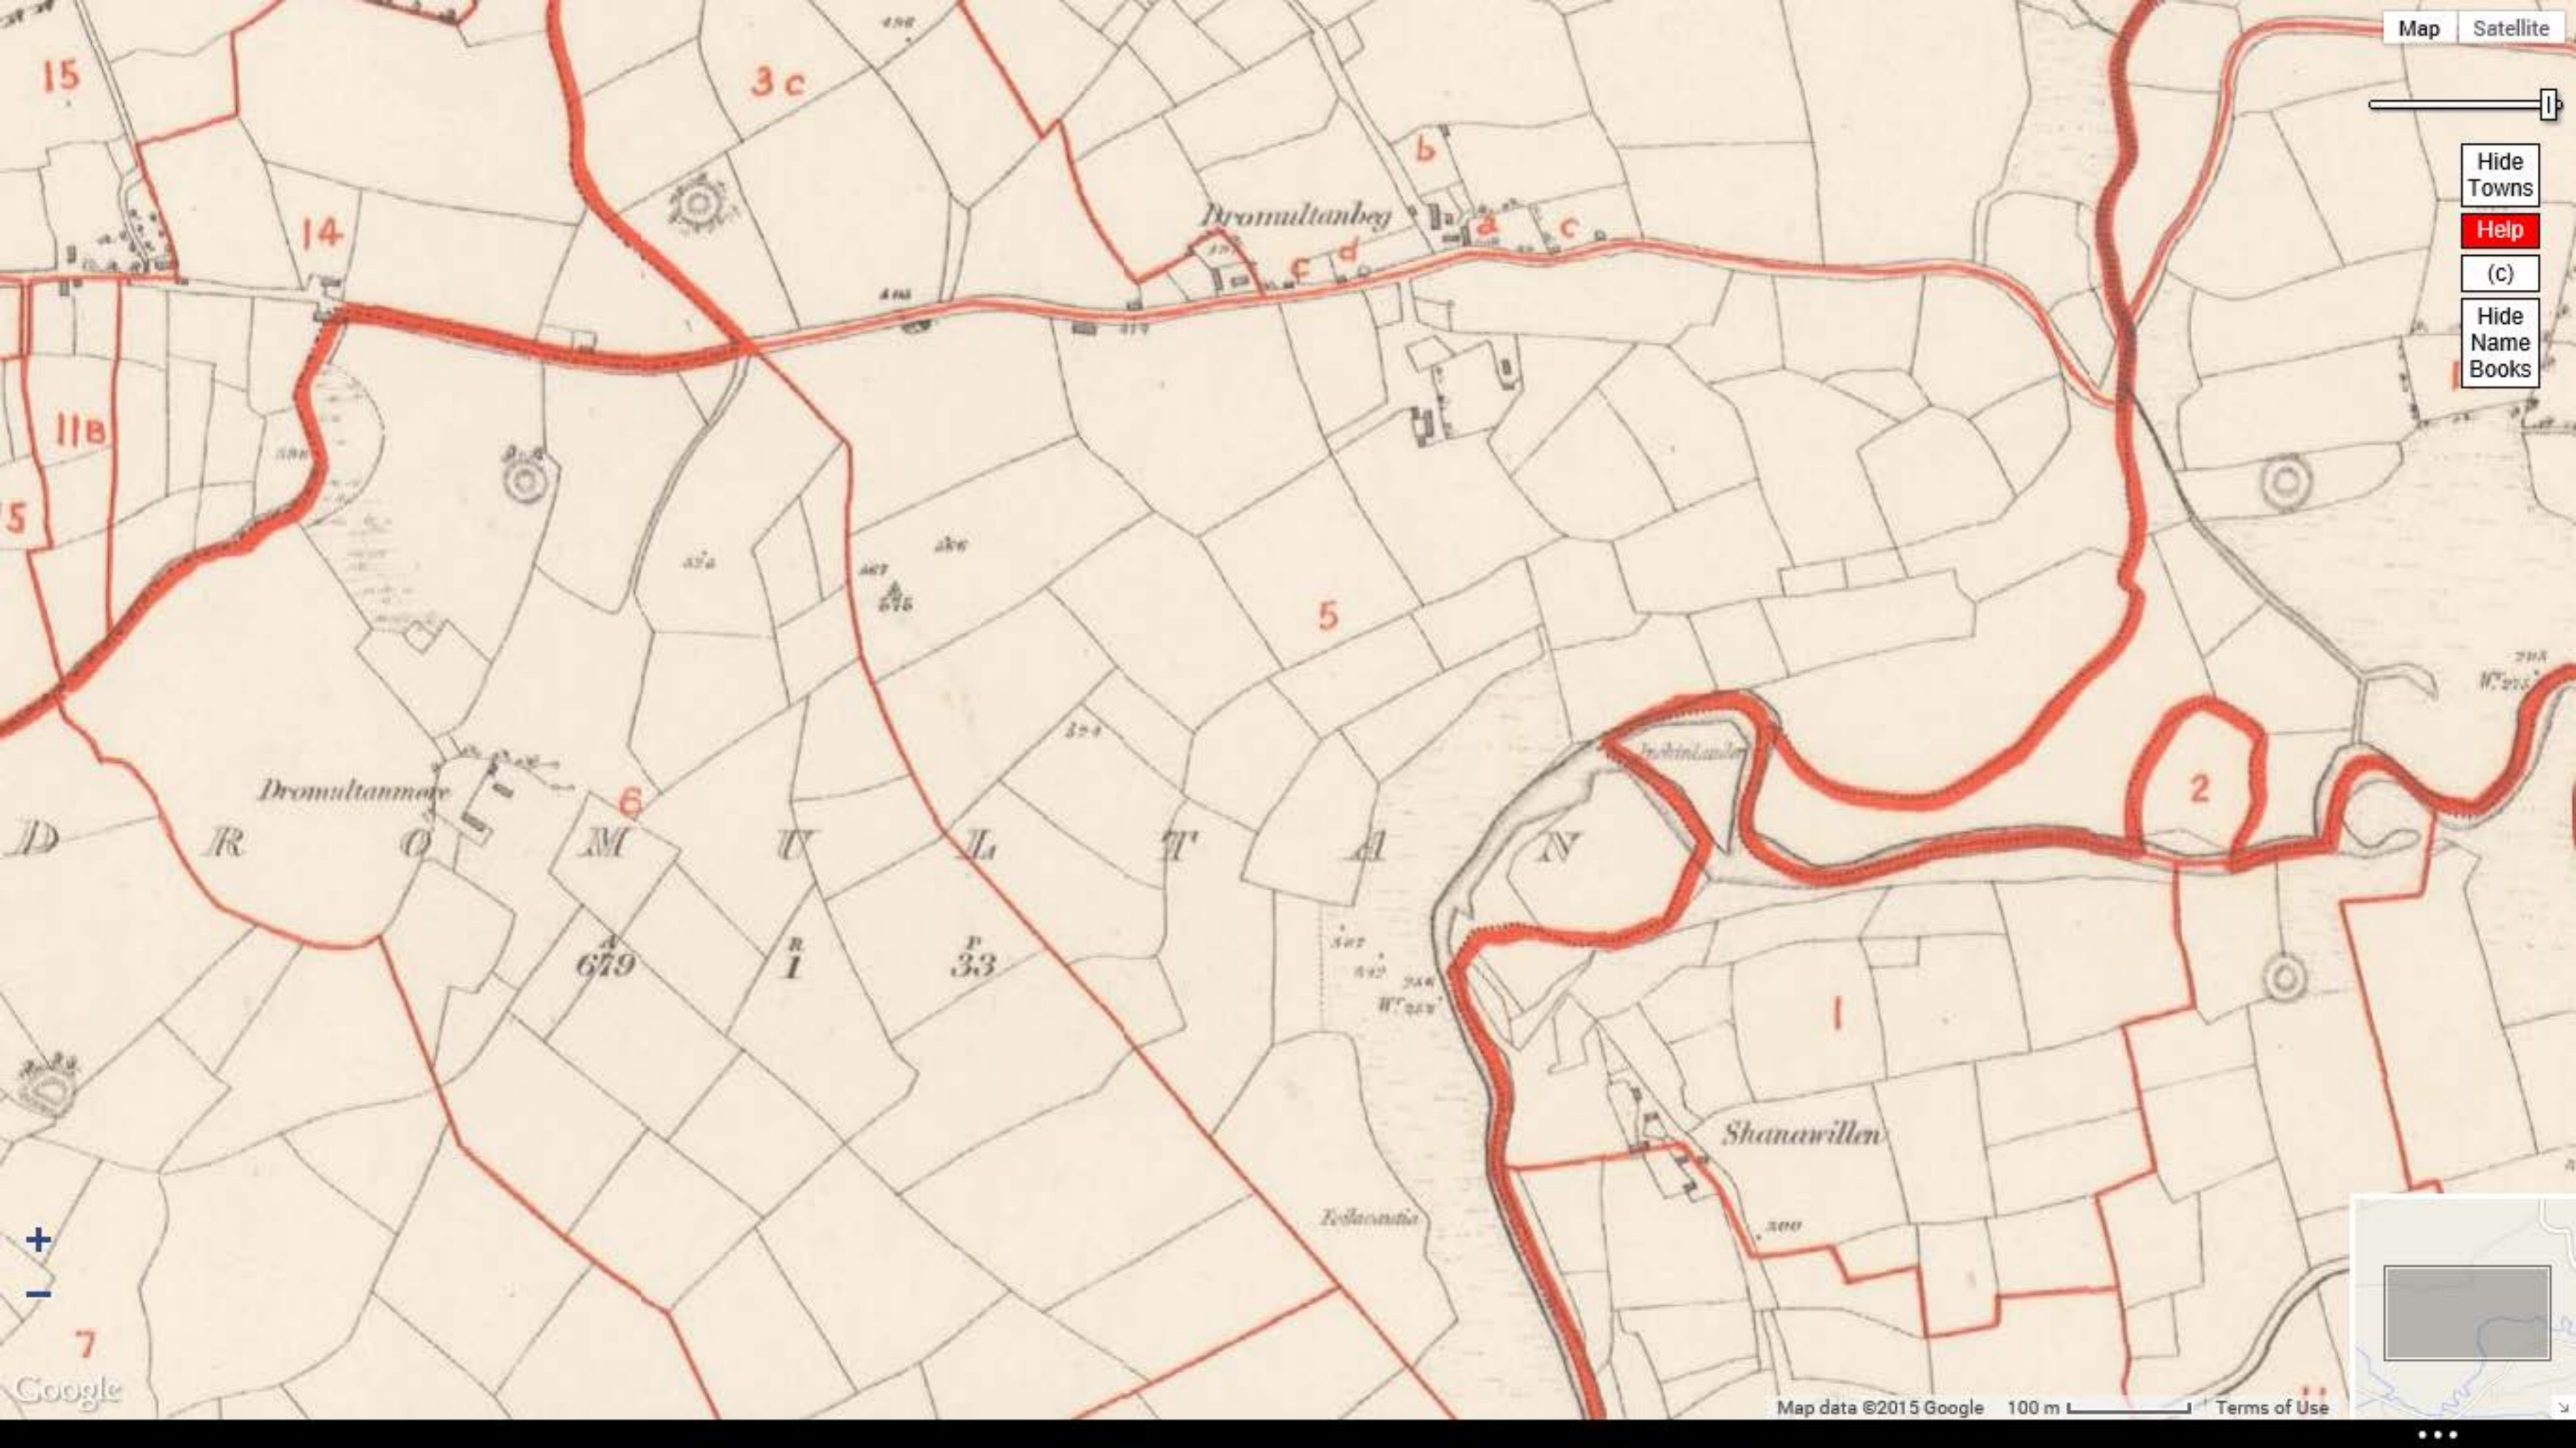

Hide Towns

Help

(c)

Hide Name Books

15

3c

14

11B

5

5

6

2

7

Dromultanbeg

Dromultanmore

Shanawillen

Islandia